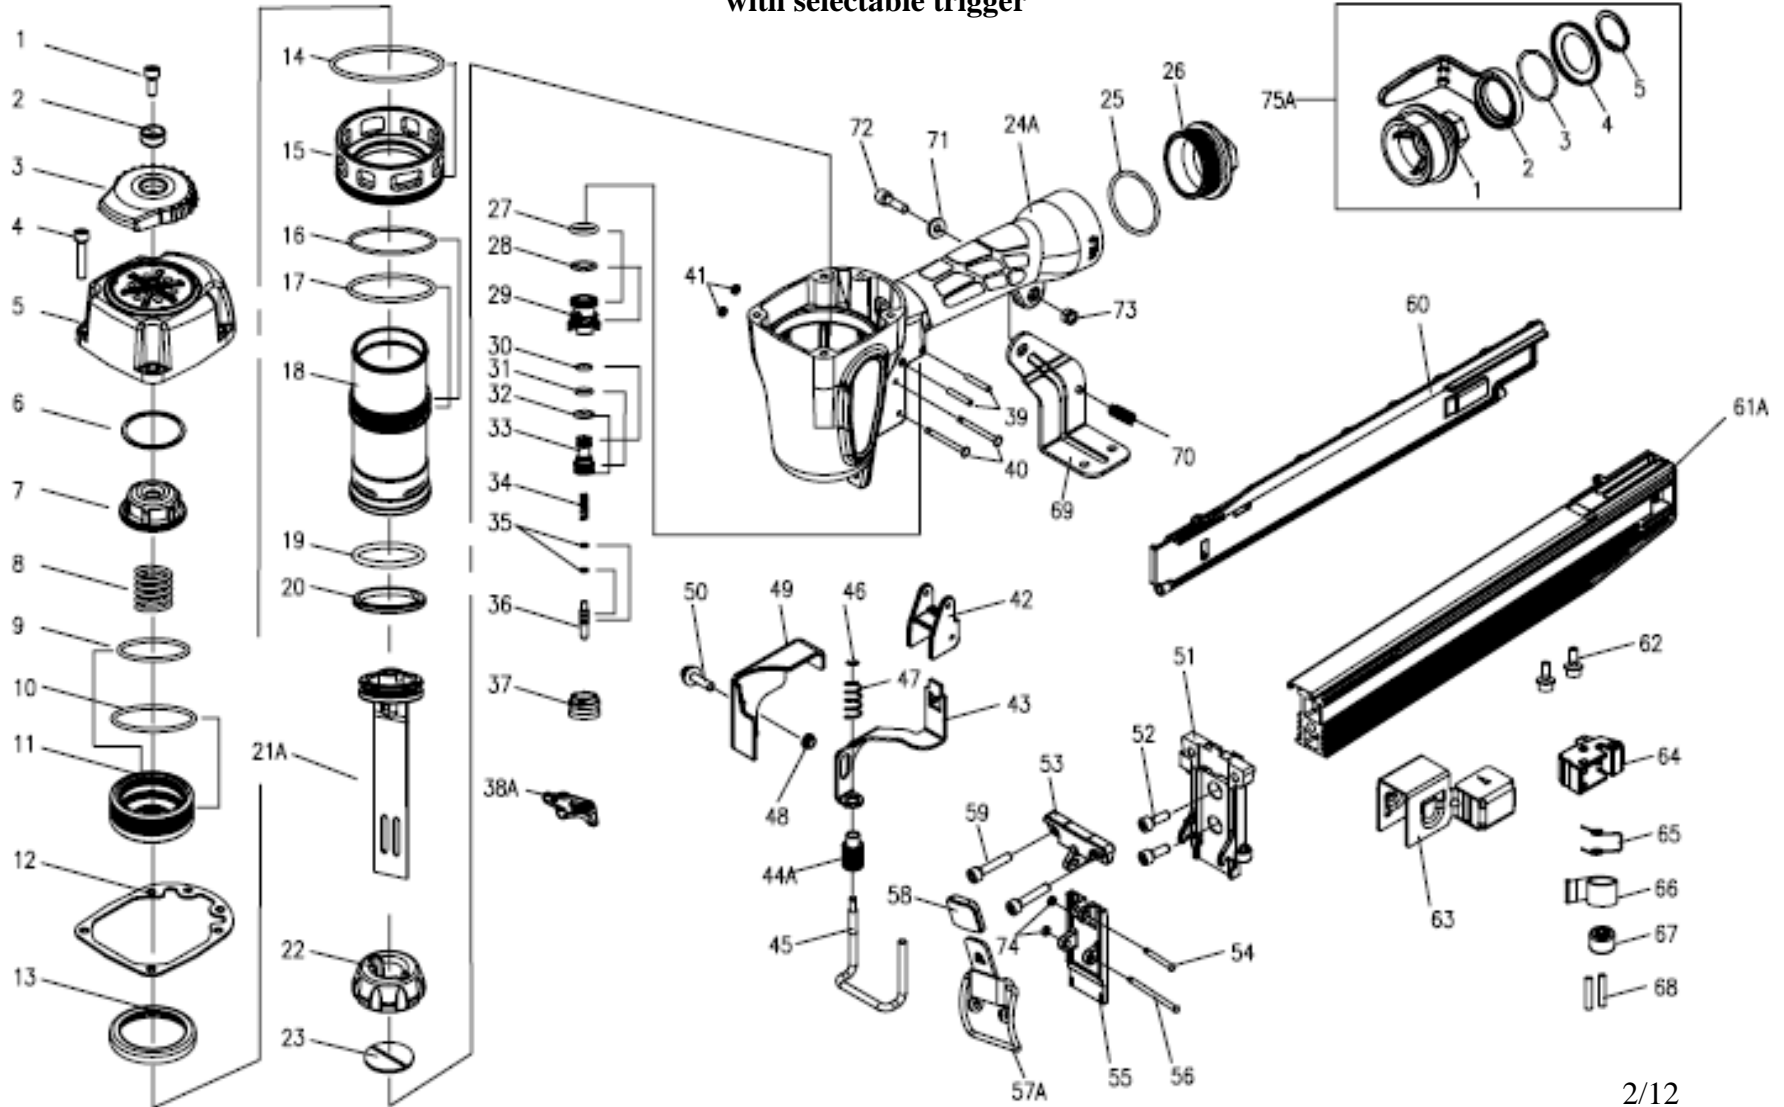

GRTS1200

with selectable trigger

GRTS1200

with selectable trigger

PARTS LIST

Item#	Part #	Description	Q'ty
1	GRTN5910	Hex. Soc. Hd. Bolt	1
2	GRTN3220	Bushing	1
3	GRTN3230	Deflector	1
4	GRTN6080	Hex. Soc. Hd. Bolt	4
5	GRTN5640	Cap	1
6	GRTN5180	Metal Shim	1
7	GRTN5170	Piston Stopper	1
8	GRTN5150	Spring	1
9	GRTN3350	O-Ring	1
10	GRTN2300	O-Ring	1
11	GRTN5120	Piston, Head Valve	1
12	GRTN5650	Cap, Gasket	1
13	GRTN5130	Seal	1
14	GRTN5950	O-Ring	1
15	GRTN5670	Cylinder Spacer	1
16	GRTN2140	O-Ring	1
17	GRTN5960	O-Ring	1
18	GRTN5660	Cylinder	1
19	GRTN5940	O-Ring	1
20	GRTN5140	O-Ring	1
21A	GRTN5680	Driver Assembly	1set
22	GRTN5690	Bumper	1
23	GRTN5700	Driver Guide	1
24A	GRTN5710	Body Assembly	1set
25	GRTN4430	O-Ring	1
26	GRTN4450	End Cap	1
27	GRTN2220	O-Ring	1
28	GRTN2240	O-Ring	1
29	GRTN800	Valve	1
30	GRTN2100	O-Ring	1

Item#	Part #	Description	Q'ty
31	GRTN6250	O-Ring	1
32	GRTN2170	O-Ring	1
33	GRTN805	Valve Plunger	1
34	GRTN830	Spring	1
35	GRTN2230	O-Ring	2
36	GRTN8100	Plunger	1
37	GRTN820	Plunger Cap	1
38A	GRTN8090	Trigger Assembly-Select	1set
39	GRTN2540	Spring Pin	2
40	GRTN790	Trigger Pin	2
41	GRTN2210	Grommet	2
42	GRTN5870	Guide, Contact Trip	1
43	GRTN5780	Upper Safety Lever	1
44A	GRTN5820	Adjusting Nut Assembly	1set
45	GRTN5810	Lower Safety	1
46	GRTN5030	E-Ring	1
47	GRTN5790	Spring, Safety	1
48	GRTN5770	Bushing	1
49	GRTN5800	Safety Cover	1
50	GRTN6070	Hex. Soc. Hd. Bolt	1
51	GRTN5740	Nose	1
52	GRTN5890	Hex. Soc. Hd. Bolt	2
53	GRTN5720	Driver Guide Cover	1
54	GRTN7270	Roll Pin	1
55	GRTN5730	Door	1
56	GRTN7280	Latch Door Pin	1
57A	GRTN5750	Latch Door Assembly	1set
58	GRTN5760	Latch Door, Cover	1
59	GRTN3990	Hex. Soc. Hd. Bolt	2
60	GRTN5860	Magazine Cap	1