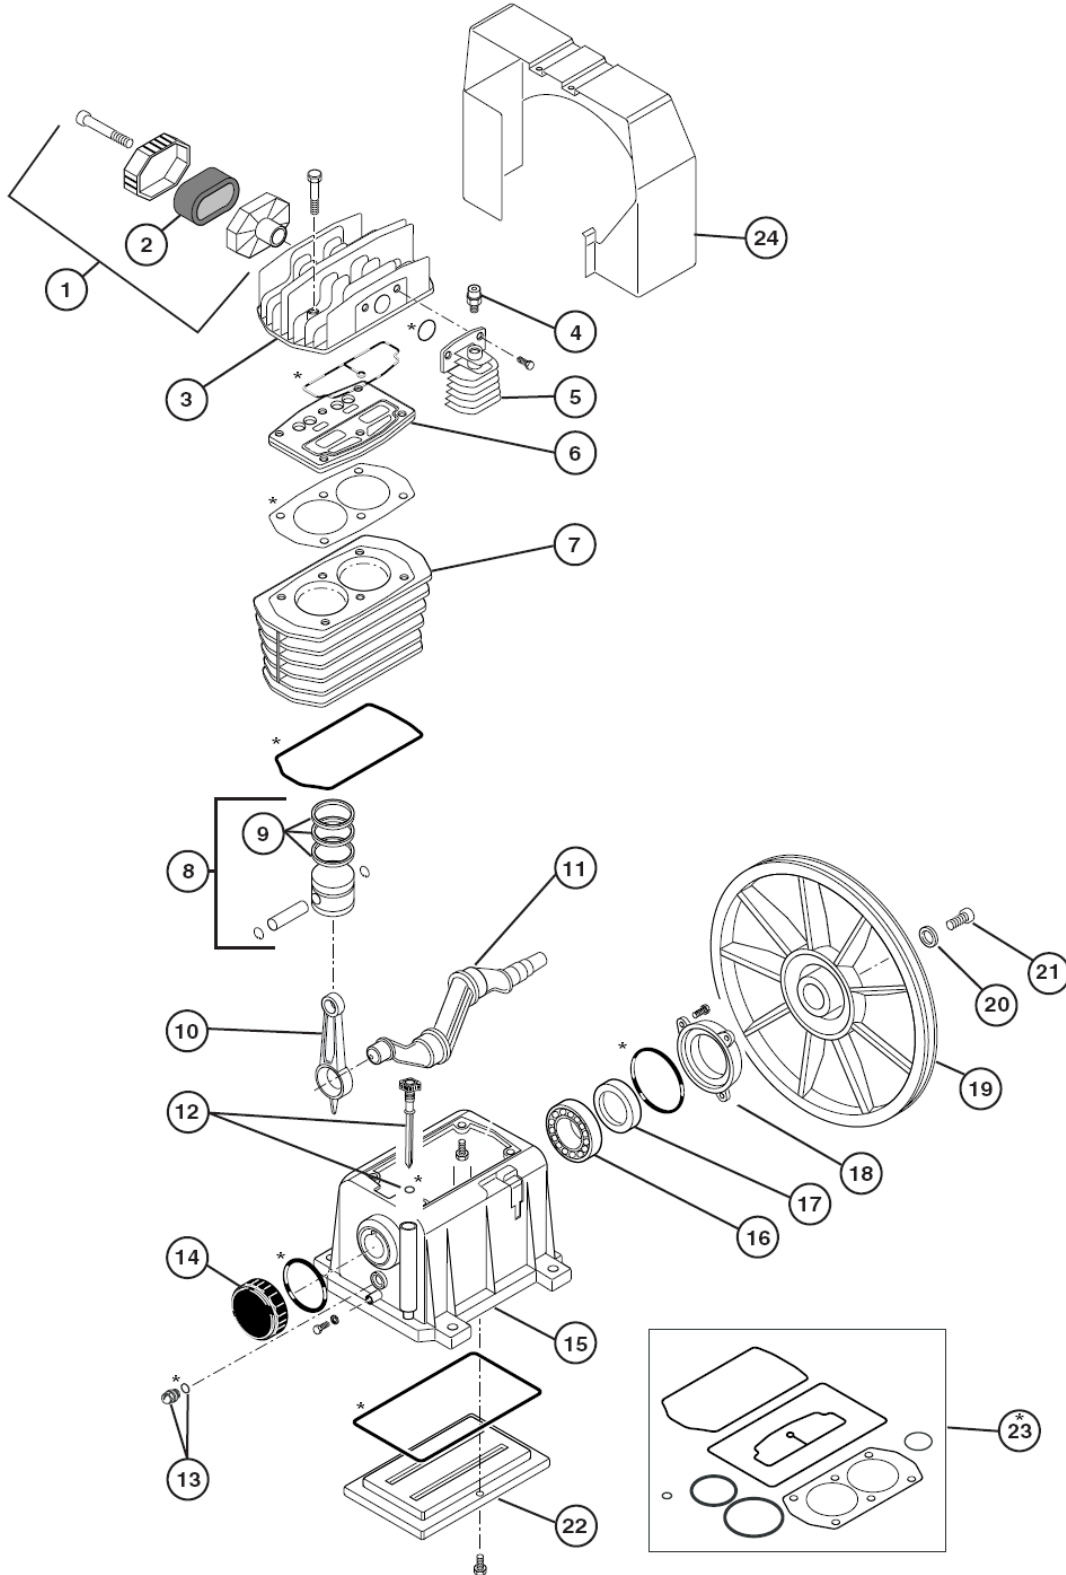

MODEL : GR309EDV - PUMP

GR309EDV - PUMP

PARTS LIST

REF #	PART #	DESCRIPTION	QTY
1	GRCE2120	Intake Filter Assembly	1
2	GRCE1970	Element	1
3	GRCE2070	Head	1
4	GRCE1910	Cold Start Valve	1
5	GRCE2080	Aftercooler	1
6	GRCE2130	Valve Plate Assembly	1
7	GRCE2050	Cylinder	1
8	GRCE2140	Complete Piston Assembly	2
9	GRCE2090	Ring Set (2 required)	2
10	GRCE2030	Connecting Rod	2
11	GRCE2060	Crankshaft	1
12	GRCE2110	Dipstick	1
13	GRCE1920	Sight Gauge	1
14	GRCE2000	End Cover	1
15	GRCE2040	Crankcase	1
16	GRCE1980	Ball Bearing	1
17	GRCE1900	Oil Seal	1
18	GRCE1990	Bearing Carrier	1
19	GRCE1930	Flywheel	1
20	GRCE1960	Washer	1
21	GRCE1950	Bolt (Left-Hand Thread)	1
22	GRCE2010	Lower Cover	1
23	GRCE2100	Gasket Set	1
24	GRCE2020	Shroud	1