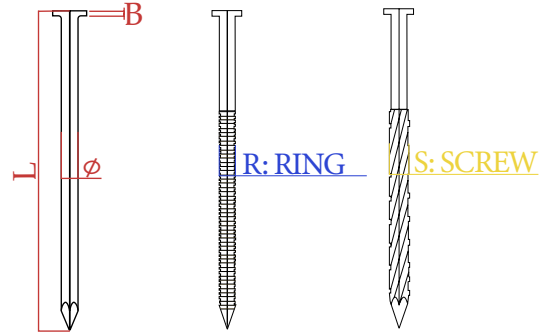

COLLATED 21° PLASTIC STRIP NAILS

GENERAL CONSTRUCTION

- Bright Coated
- Electrogalvanized: All are in accordance with ASTM A 641, Class 1

Please Note - Electro Galvanized nails are not for use in cedar, cement board, redwood, most treated wood or exposed applications.

PRIMEGUARD MAX

- Stainless Steel - AISI 304
- Stainless Steel - AISI 316 for marine applications

Grip-Rite Collated meet or exceed the ASTM F1667 Standard (if applicable).

TECHNICAL INFORMATION

NAIL WIRE DIAMETER	HEAD DIAMETER(D)	HEAD THICKNESS(B)	FINISH
0.113"	0.268"~0.285"	0.039"~0.049"	BRIGHT
0.120"	0.268"~0.285"	0.039"~0.049"	ELECTRO GALV.
0.131"	0.268"~0.285"	0.043"~0.059"	EXTERIOR GALV.
0.135"	0.268"~0.285"	0.043"~0.059"	HOT GALV.
0.148"	0.285"~0.302"	0.049"~0.063"	304 STAINLESS STEEL
0.162"	0.309"~0.341"	0.059"~0.071"	316 STAINLESS STEEL

NAILS/STRIP	RING (R)	SCREW(S)
28	Ø(+0.004"~+0.008")	Ø(+0.006"~+0.010")
24		

BEND YIELD, PSI	SMOOTH(Ø)	NAIL LENGTH	LENGTH TOLERANCE(L)
>100,000	0.113"(+0/-0.004")	1-1/2"	1.5"(+/-1/16")
>100,000	0.120"(+0/-0.004")	2"	2"(+/-1/16")
>100,000	0.131"(+0/-0.004")	2-1/8"	2.25"(+/-1/16")
>100,000	0.135"(+0/-0.004")	2-1/4"	2.25"(+/-1/16")
>90,000	0.148"(+0/-0.004")	2-3/8"	2.375"(+/-1/16")
>90,000	0.162"(+0/-0.004")	2-1/2"	2.5"(+/-1/16")
		3"	3"(+/-3/32")
		3-1/4"	3.25"(+/-3/32")
		3-3/8"	3.375"(+/-3/32")
		3-1/2"	3.5"(+/-3/32")