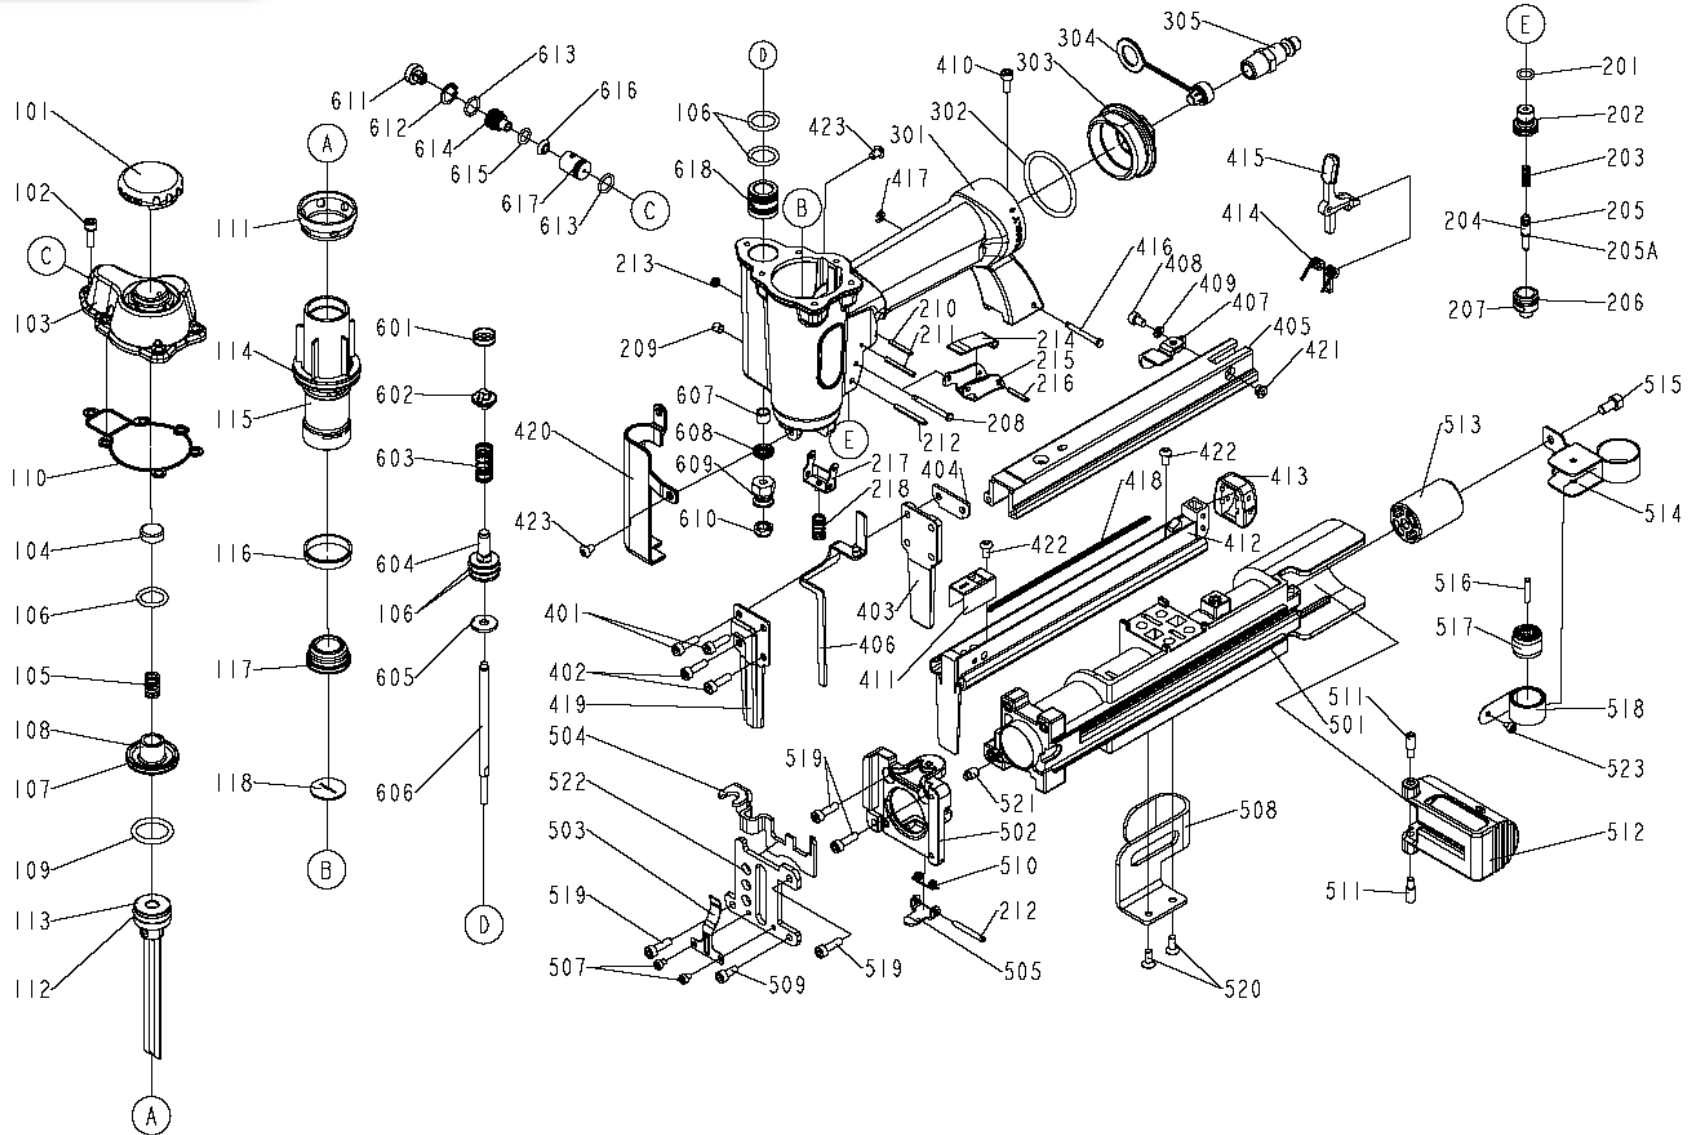

GRC58A

GRC58A

PARTS LIST

REF #	PART #	DESCRIPTION	QTY
101	GRBN312	DEFLECTOR	1
102	GRBN308	BOLT ASSY	5
103	GRBN313	CAP	1
104	GRBN296	SEAL	1
105	GRBN314	COMPRESSION SPRING	1
106	GRBN297	O - RING	5
107	GRBN306	O - RING	1
108	GRBN315	HD.VALVE PISTON	1
109	GRBN316	O - RING	1
110	GRBN317	CYLINDER CAP SEAL	1
111	GRBN318	COLLAR	1
112	GRBN161	O - RING	1
113	GRBN319	DRIVER UNIT	1
114	GRBN320	O - RING	1
115	GRBN321	CYLINDER	1
116	GRBN160	CYLINDER RING	1
117	GRBN295	BUMPER	1
118	GRBN164	DRIVER BLADE GUIDE	1
201	GRBN322	O - RING	1
202	GRBN323	TRIGGER VALVE HEAD	1
203	GRBN174	SPRING	1
204	GRBN324	PLUNGER	1
205	GRBN307	O - RING	1
205A	GRBN325	O - RING	1
206	GRBN326	O - RING	1
207	GRBN327	PLUNGER CAP	1
208	GRBN181	TRIGGER PIVOT PIN	1
209	GRBN305	HEX.SOC.HD.SCREW	1
210	GRBN328	ROLL PIN	1

GRC58A

PARTS LIST

417	GRBN209	E - RING	1
418	GRBN210	PULL SPRING	1
419	GRBN211	RELIEF PLATE	1
420	GRBN333	SAFETY COVER	1
421	GRBN222	ANCHOR BLOCK	1
422	GRBN218	HALF ROUND HD.HEX.BOLT	2
423	GRBN334	HALF ROUND HD.HEX.BOLT	2
501	GRBN294	TOWER	1
502	GRBN335	FRONT PLATE A	1
503	GRBN336	SPRING	1
504	GRBN337	PUSHING	1
505	GRBN227	FLIPPER ARM	1
507	GRBN338	HEX.SOC.HD.BOLT	2
508	GRBN229	BELT HOOK	1
509	GRBN230	HEX.SOC.HD.BOLT	1
510	GRBN232	SPRING	1
511	GRBN9	HEX.SOC.HE.SCREW	2
512	GRBN10	TOWER DOOR	1
513	GRBN12	PLUG	1
514	GRBN11	FOLLOWER	1
515	GRBN302	HEX.SOC.HD.BOLT	1
516	GRBN14	ROLL PIN	1
517	GRBN13	NEG.DRUM	1
518	GRBN16	SPRING	1
519	GRBN287	HEX.SOC.HD.BOLT	4
520	GRBN311	COUNTER SUNK SCREW	2