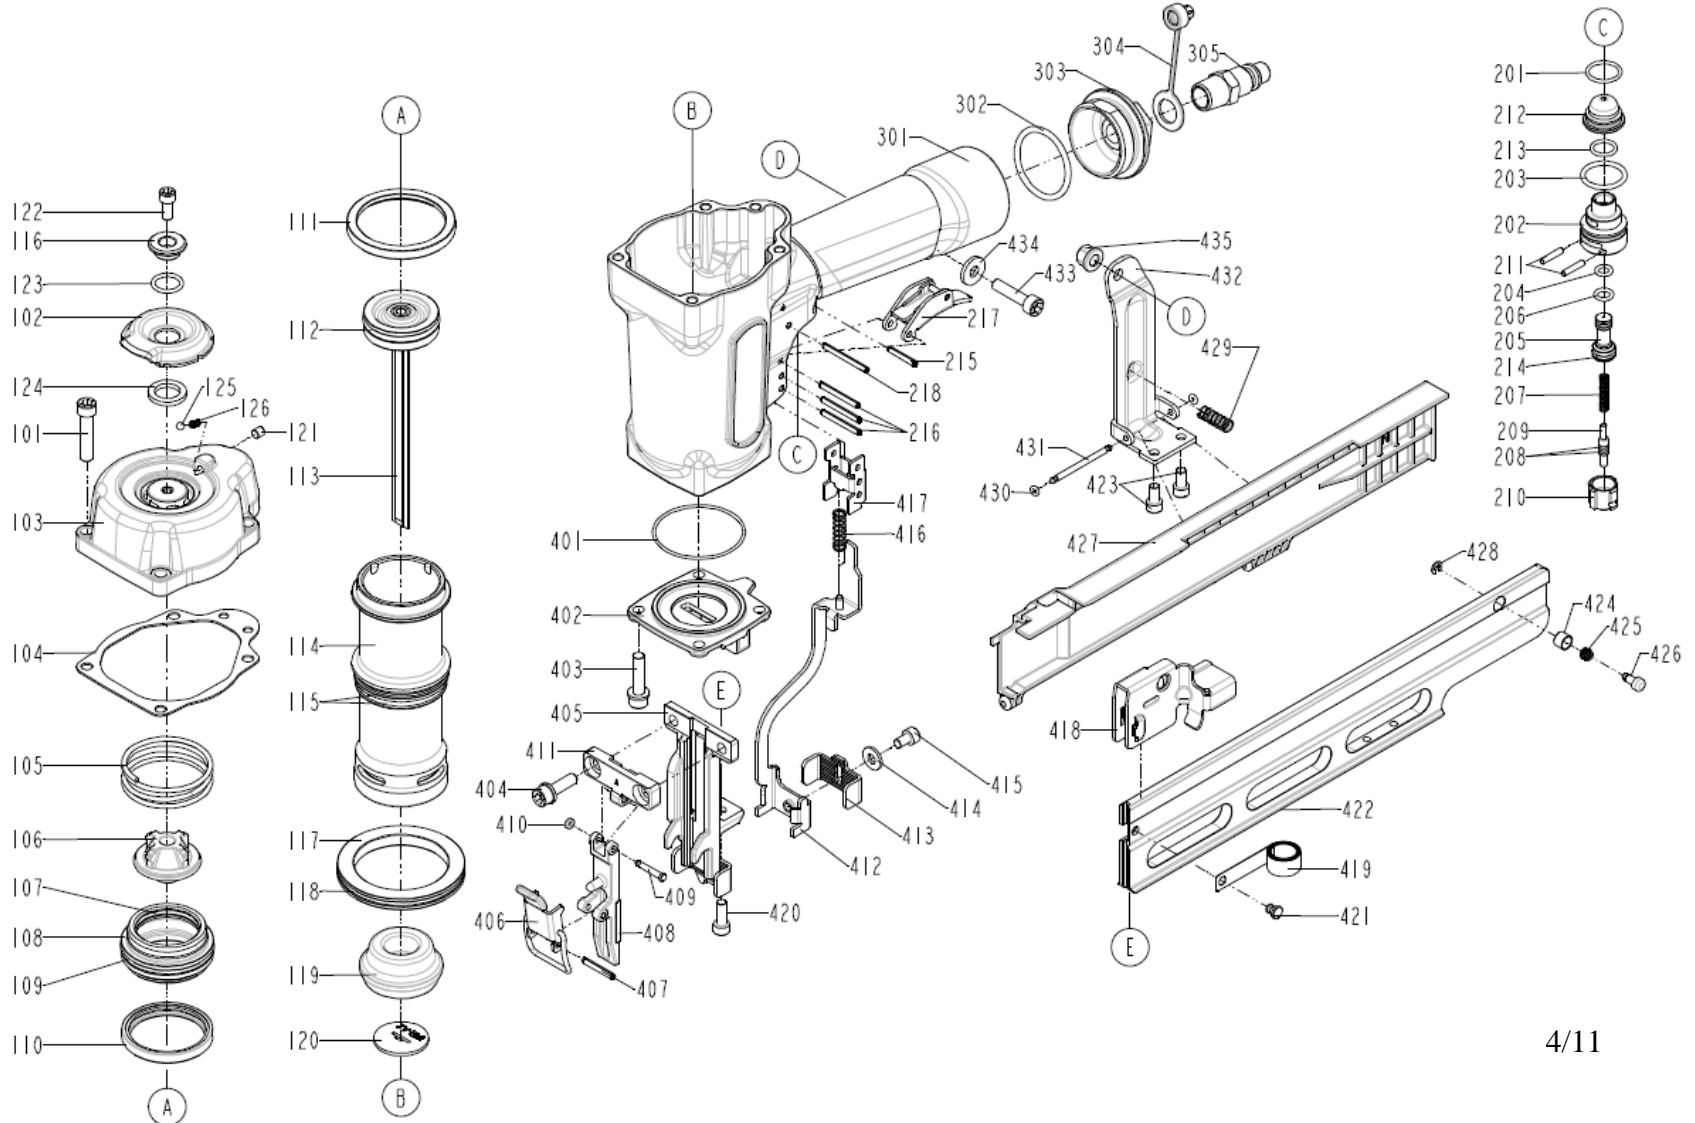

GRTSM2016C

GRTSM2016C

PARTS LIST

Item#	Part #	Description	Q'ty
101	GRBN987	HEX.SOC.HD.BOLT	4
102	GRBN879	DEFLECTOR	1
103	GRBN988	CAP	1
104	GRBN844	CYLINDER CAP SEAL	1
105	GRBN845	COMPRESSION SPRING	1
106	GRBN846	SEAL	1
107	GRBN847	O-RING	1
108	GRBN848	HD.VALVE PISTON	1
109	GRBN849	O-RING	1
110	GRBN850	COLLAR	1
111	GRBN851	PRESS RING	1
112	GRBN852	O-RING	1
113	GRBN853	DRIVER UNIT	1
114	GRBN854	CYLINDER	1
115	GRBN275	O-RING	2
116	GRBN880	WASHER	1
117	GRBN855	CYLINDER SPACER	1
118	GRBN277	O-RING	1
119	GRBN856	BUMPER	1
120	GRBN857	DRIVER GUIDE	1
121	GRBN305	HEX.SOC.HD.SCREW	1
122	GRBN989	HEX.SOC.HD.BOLT	1
123	GRBN990	O - RING	1
124	GRBN697	RUBBER PAD	1
125	GRBN991	BALL	1
126	GRBN992	POSITIONING SPRING	1
201	GRBN588	O-RING	1
202	GRBN556	PLUNGER CAP	1
203	GRBN582	O-RING	1
204	GRBN421	O-RING	1
205	GRBN527	VALVE PLUNGER	1

Item#	Part #	Description	Q'ty
206	GRBN580	O-RING	1
207	GRBN559	SPRING	1
208	GRBN592	O-RING	2
209	GRBN630	PLUNGER	1
210	GRBN555	TRIGGER VALVE HEAD	1
211	GRBN518	PIN	2
212	GRBN560	COVER-PLUNGER	1
213	GRBN589	O-RING	1
214	GRBN423	O-RING	1
215	GRBN641	SPIRAL PIN	1
216	GRBN718	SPIRAL PIN	3
217	GRBN858	TRIGGER UNIT	1
218	GRBN859	SPIRAL PIN	1
301	GRBN860	GUN BODY UNIT	1
302	GRBN320	O-RING	1
303	GRBN720	END CAP	1
304	GRBN605	AIR PLUG CAP	1
305	GRBN620	AIR PLUG	1
401	GRBN861	O-RING	1
402	GRBN862	BASE	1
403	GRBN753	HEX.SOC.HD.BOLT	4
404	GRBN863	BOLT ASSY	2
405	GRBN864	BACK PLATE (DRIVER GUIDE)	1
406	GRBN865	LOCK HANDLE UNIT	1
407	GRBN996	SPIRAL PIN	1
408	GRBN866	DRIVER GUIDE COVER A	1
409	GRBN867	FIXED PIN	1
410	GRBN182	URETHANE RETAINER	1
411	GRBN868	DRIVER GUIDE COVER B	1
412	GRBN869	SAFETY B UNIT	1
413	GRBN870	SAFETY A	1

Item#	Part #	Description	Q'ty
414	GRBN431	FLAT WASHER	1
415	GRBN289	Hex.Soc.Hd.Bolt 6 - 7	1
416	GRBN665	SAFETY SPRING	1
417	GRBN871	SAFETY GUIDE	1
418	GRBN872	PUSHER	1
419	GRBN873	SPRING	1
420	GRBN685	BOLT ASSY	1
421	GRBN874	FIXED PIN	1
422	GRBN875	MAGAZINE A	1
423	GRBN302	HEX.SOC.HD.BOLT	2
424	GRBN876	DEEP IMPACT SOCKET 1	1
425	GRBN657	LATCH SPRING	1
426	GRBN656	DOOR LATCH	1
427	GRBN1037	MAGAZINE CAP	1
428	GRBN4	E-RING	1
429	GRBN664	SPRING	1
430	GRBN693	O-RING	2
431	GRBN672	HINGE POINT	1
432	GRBN877	BRACKET UNIT	1
433	GRBN878	HEX.SOC.HD.BOLT	1
434	GRBN574	FLAT WASHER	1
435	GRBN579	BOLT CAP	1

	GRTRK300	TRIGGER VALVE KIT	1set