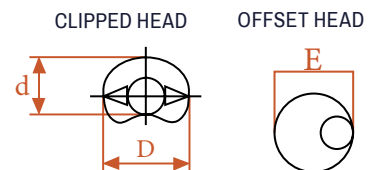

SMOOTH(ϕ)	OFFSET HEAD DIAMETER(E)	NAIL LENGTH	LENGTH TOLERANCE(L)
0.113"(+0/-0.004")	0.256"-0.276"	2"	2"(+/-1/16")
0.120"(+0/-0.004")	0.256"-0.276"	2-3/8"	2.375"(+/-1/16")
0.131"(+0/-0.004")	0.268"-0.282"	3"	3"(+/-3/32")
		3-1/4"	3.25"(+/-3/32")
		3-1/2"	3.5"(+/-3/32")

NAIL WIRE DIAMETER	CLIPPED HEAD DIAMETER(D)	CLIPPED HEAD DIAMETER(d)
0.113"	0.268"-0.286"	0.191"-0.205"
0.120"	0.268"-0.286"	0.197"-0.225"
0.131"	0.280"-0.295"	0.205"-0.225"

RING (R)	SCREW(S)	BEND YIELD PSI
ϕ(+0.004"-+0.008")	ϕ(+0.006"-+0.010")	>100,000

HEAD THICKNESS(B)	NAILS/STRIP	FINISH
0.040"-0.055"	25 / 40	BRIGHT
0.040"-0.055"	25 / 40	ELECTRO GALV.
0.050"-0.063"	25 / 38 / 40	EXTERIOR GALV.
	25 / 35 / 40	HOT GALV.
		304 STAINLESS STEEL
		316 STAINLESS STEEL