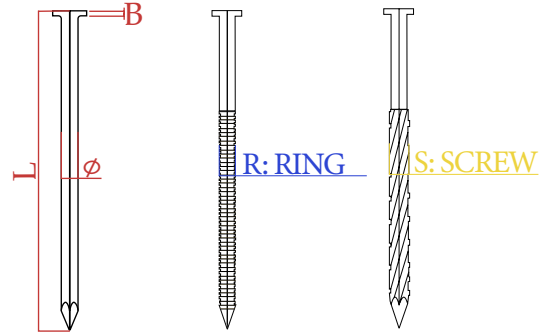

COLLATED 30° PAPER TAPE NAILS

GENERAL CONSTRUCTION

- Bright Coated
- Electrogalvanized: All are in accordance with ASTM A 641, Class 1

Please Note - Electro Galvanized nails are not for use in cedar, cement board, redwood, most treated wood or exposed applications.

PRIMEGUARD MAX

- Stainless Steel - AISI 304
- Stainless Steel - AISI 316 for marine applications

Grip-Rite Collated meet or exceed the ASTM F1667 Standard (if applicable).

TECHNICAL INFORMATION

SMOOTH(ϕ)	OFFSET HEAD DIAMETER(E)	NAIL LENGTH	LENGTH TOLERANCE(L)
0.113"(+0/-0.004")	0.256"-0.276"	2"	2"(+/-1/16")
0.120"(+0/-0.004")	0.256"-0.276"	2-3/8"	2.375"(+/-1/16")
0.131"(+0/-0.004")	0.268"-0.282"	3"	3"(+/-3/32")
		3-1/4"	3.25"(+/-3/32")
		3-1/2"	3.5"(+/-3/32")

NAIL WIRE DIAMETER	CLIPPED HEAD DIAMETER(D)	CLIPPED HEAD DIAMETER(d)
0.113"	0.268"-0.286"	0.191"-0.205"
0.120"	0.268"-0.286"	0.197"-0.225"
0.131"	0.280"-0.295"	0.205"-0.225"

RING (R)	SCREW(S)	BEND YIELD PSI
ϕ (+0.004"-+0.008")	ϕ (+0.006"-+0.010")	>100,000