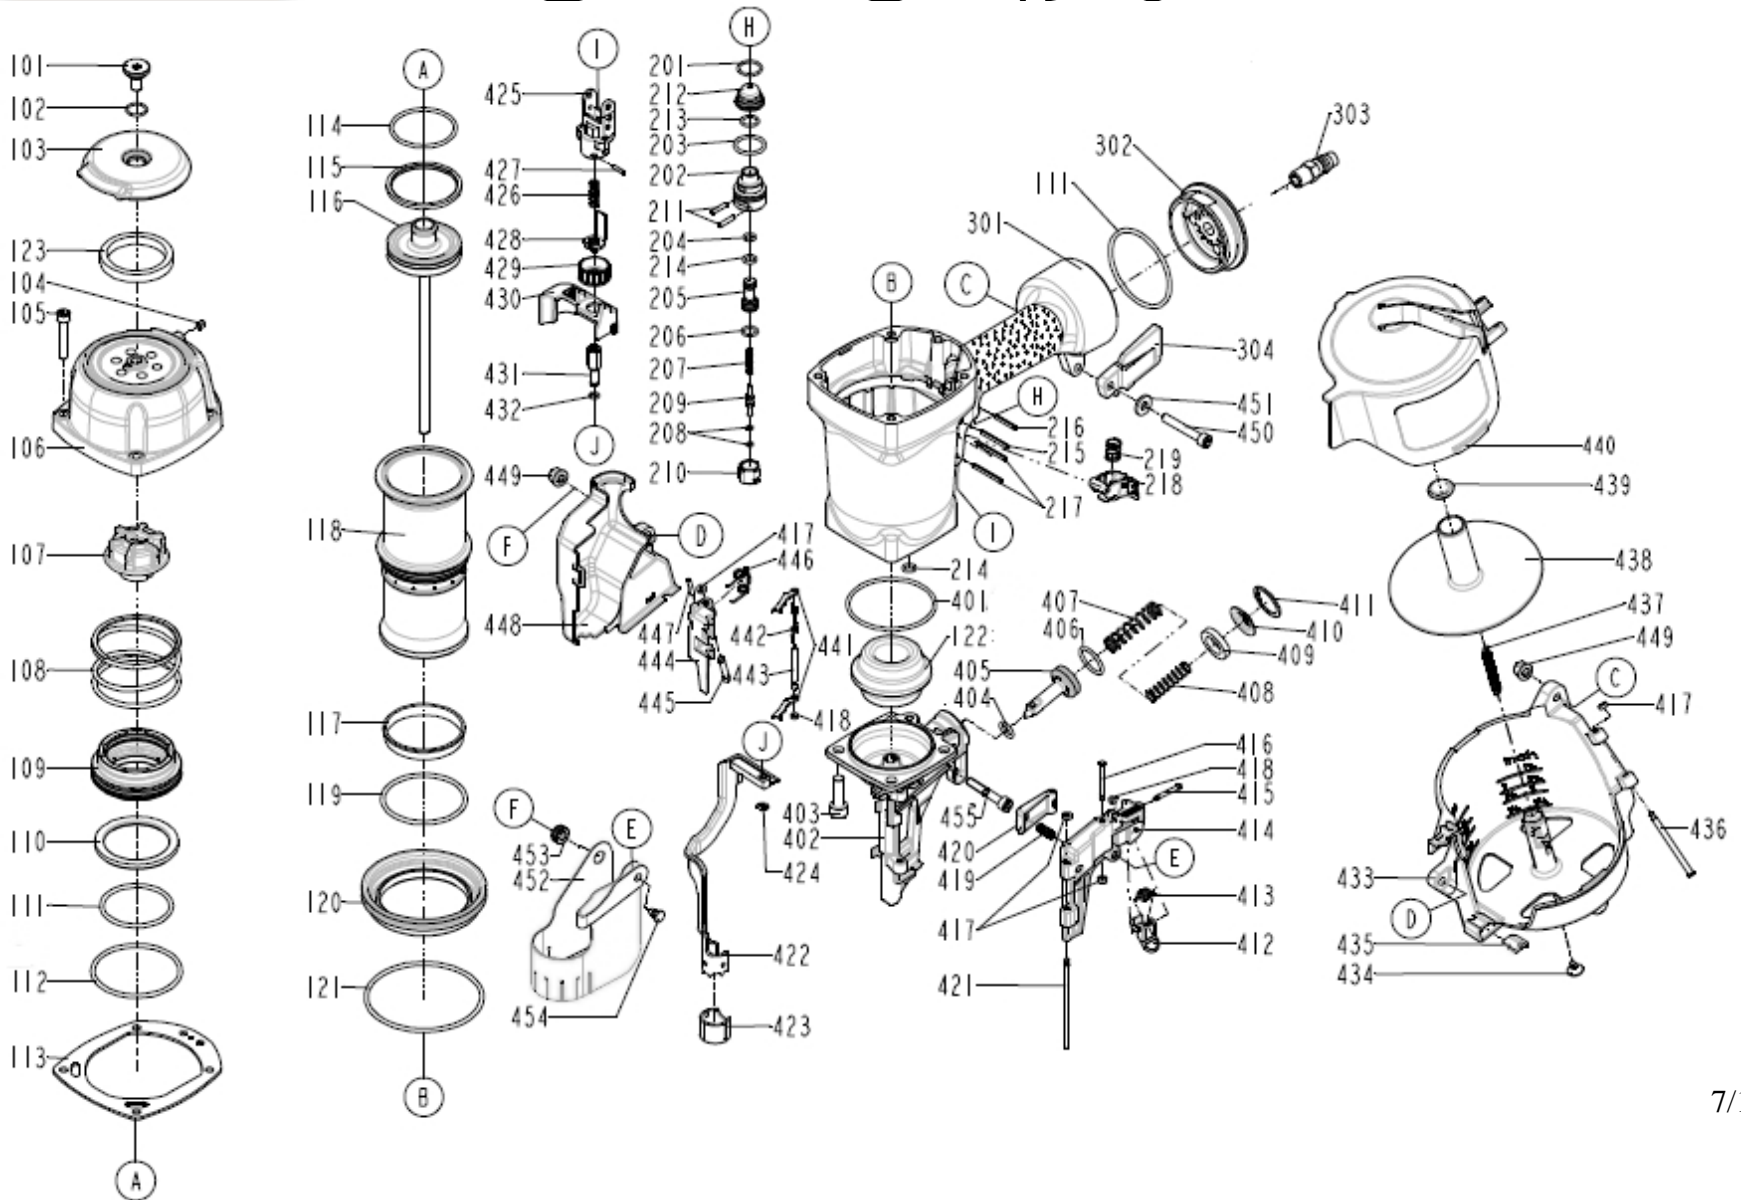

GRTC90

GRTC90

PARTS LIST

Item#	Part #	Description	Q'ty
101	GRBN562	DEFLECTOR BLOT	1
102	GRBN170	O - RING	1
103	GRBN554	DEFLECTOR	1
104	GRBN305	HEX.SOC.HD.SCREW	1
105	GRBN571	HEX.SOC.HD.BOLT	4
106	GRBN551	CAP	1
107	GRBN553	SEAL	1
108	GRBN542	COMPRESSION SPRING	1
109	GRBN550	HD.VALVE PISTON	1
110	GRBN567	COLLAR	1
111	GRBN584	O - RING	2
112	GRBN1045	O - RING	1
113	GRBN507	CYLINDER CAP SEAL	1
114	GRBN590	O - RING	1
115	GRBN534	PISTON RING	1
116	GRBN503	DRIVER UNIT	1
117	GRBN515	CYLINDER RING	1
118	GRBN513	CYLINDER	1
119	GRBN585	O - RING	1
120	GRBN514	CYLINDER SPACER	1
121	GRBN586	O - RING	1
122	GRBN516	BUMPER	1
123	GRBN1046	MUFFLER	1
201	GRBN588	O - RING	1
202	GRBN556	PLUNGER CAP	1
203	GRBN582	O - RING	1
204	GRBN421	O - RING	1
205	GRBN527	VALVE PLUNGER	1
206	GRBN423	O - RING	1
207	GRBN559	SPRING	1
208	GRBN592	O - RING	2
209	GRBN557	PLUNGER	1
210	GRBN555	TRIGGER VALVE HEAD	1
211	GRBN518	PIN	2

Item#	Part #	Description	Q'ty
212	GRBN560	COVER-PLUNGER	1
213	GRBN589	O - RING	1
214	GRBN580	O - RING	2
215	GRBN718	SPIRAL PIN	1
216	GRBN690	SPIRAL PIN	1
217	GRBN859	SPIRAL PIN	2
218	GRBN504	TRIGGER UNIT	1
219	GRBN558	SPRING	1
301	GRBN505	GUN BODY UNIT	1
302	GRBN528	END CAP	1
303	GRBN1047	AIR PLUG	1
304	GRBN526	SPRING RETAINER	1
401	GRBN591	O - RING	1
402	GRBN563	NOSE PIECE	1
403	GRBN573	HEX.SOC.HD.BOLT	4
404	GRBN581	O - RING	1
405	GRBN545	FEED PISTON	1
406	GRBN583	O - RING	1
407	GRBN548	PUSHER SPRING	1
408	GRBN549	PUSHER SPRING	1
409	GRBN533	FEED BUMPER	1
410	GRBN547	FEED PISTON CAP	1
411	GRBN575	C - RING	1
412	GRBN1035	DOOR LATCH	1
413	GRBN511	LATCH SPRING	1
414	GRBN543	DOOR	1
415	GRBN512	PIN	1
416	GRBN570	PIN-NAIL STOP	1
417	GRBN540	PU RETAINER	4
418	GRBN182	URETHANE RETAINER	2
419	GRBN521	SAFETY SPRING	1
420	GRBN569	NAIL STOP	1
421	GRBN544	DOOR SHAFT PIN	1
422	GRBN520	SAFETY A	1