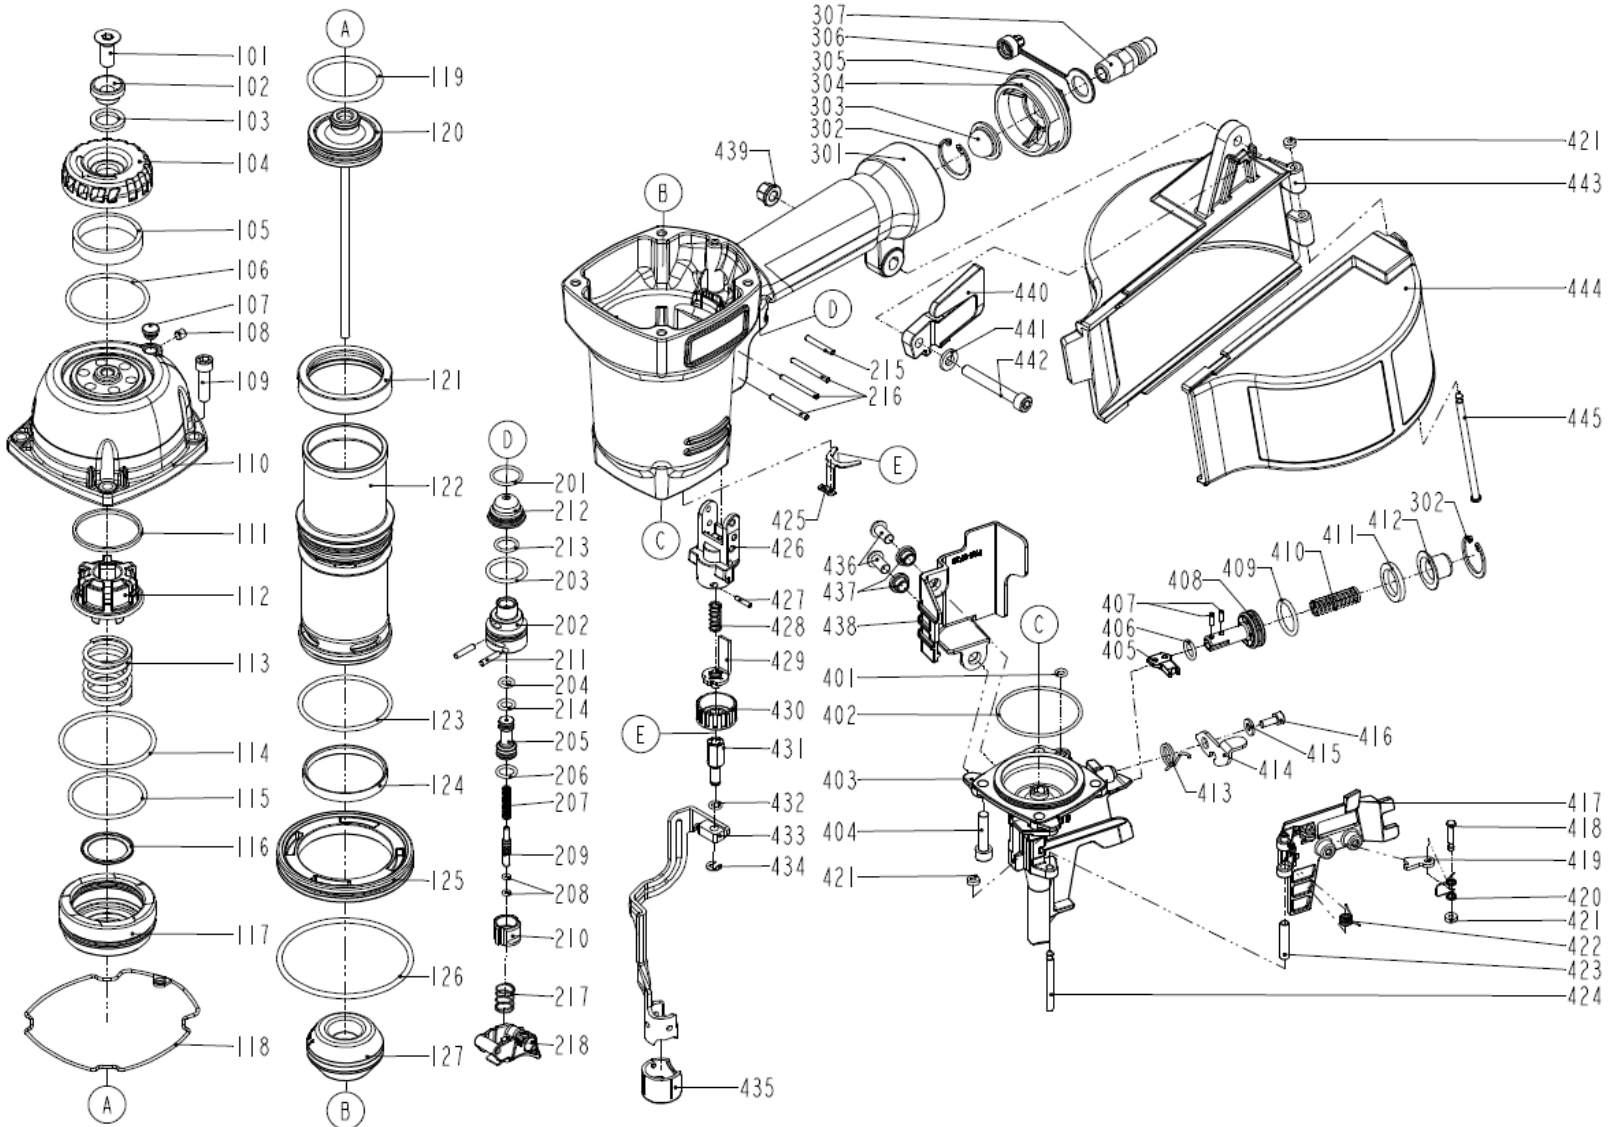

GRTCS250Z

GRTCS250Z

PARTS LIST

Item#	Part #	Description	Q'ty
101	GRBN695	COUNTER SUNK SCREW	1
102	GRBN696	WASHER	1
103	GRBN886	RUBBER PAD	1
104	GRBN698	DEFLECTOR	1
105	GRBN699	MUFFLER	1
106	GRBN700	O - RING	1
107	GRBN618	GROMMET	1
108	GRBN305	HEX.SOC.HD.SCREW	1
109	GRBN701	HEX.SOC.HD.BOLT	4
110	GRBN887	CAP	1
111	GRBN680	WASHER SEAL	1
112	GRBN888	SEAL	1
113	GRBN673	COMPRESSION SPRING	1
114	GRBN692	O - RING	1
115	GRBN705	O - RING	1
116	GRBN681	WASHER	1
117	GRBN889	HD.VALVE PISTON	1
118	GRBN890	CYLINDER CAP SEAL	1
119	GRBN708	O - RING	1
120	GRBN891	DRIVER UNIT	1
121	GRBN710	COLLAR	1
122	GRBN892	CYLINDER	1
123	GRBN712	O - RING	1
124	GRBN713	CYLINDER RING	1
125	GRBN714	CYLINDER SPACER	1
126	GRBN715	O - RING	1
127	GRBN716	BUMPER	1
201	GRBN588	O - RING	1
202	GRBN556	PLUNGER CAP	1
203	GRBN582	O - RING	1
204	GRBN421	O - RING	1
205	GRBN527	VALVE PLUNGER	1
206	GRBN423	O - RING	1
207	GRBN424	SPRING	1

Item#	Part #	Description	Q'ty
208	GRBN592	O - RING	2
209	GRBN557	PLUNGER	1
210	GRBN893	TRIGGER VALVE HEAD	1
211	GRBN518	PIN	2
212	GRBN560	COVER-PLUNGER	1
213	GRBN589	O - RING	1
214	GRBN580	O - RING	1
215	GRBN458	SPRING PIN	1
216	GRBN428	SPRING PIN	3
217	GRBN558	SPRING	1
218	GRBN504	TRIGGER UNIT	1
301	GRBN894	GUN BODY UNIT	1
302	GRBN895	C - RING	2
303	GRBN896	FILTER	1
304	GRBN897	END CAP	1
305	GRBN430	O - RING	1
306	GRBN605	AIR PLUG CAP	1
307	GRBN620	AIR PLUG	1
401	GRBN646	O - RING	1
402	GRBN721	O - RING	1
403	GRBN898	NOSE PIECE	1
404	GRBN688	HEX.SOC.HD.BOLT	4
405	GRBN899	FEED FINGER	1
406	GRBN900	O - RING	1
407	GRBN901	SPRING PIN	2
408	GRBN902	FEED PISTON	1
409	GRBN903	O - RING	1
410	GRBN904	PUSHER SPRING	1
411	GRBN905	FEED BUMPER	1
412	GRBN906	FEED PISTON CAP	1
413	GRBN907	LATCH SPRING	1
414	GRBN908	DOOR LATCH	1
415	GRBN33	FLAT WASHER	1
416	GRBN230	HEX.SOC.HD.BOLT	1