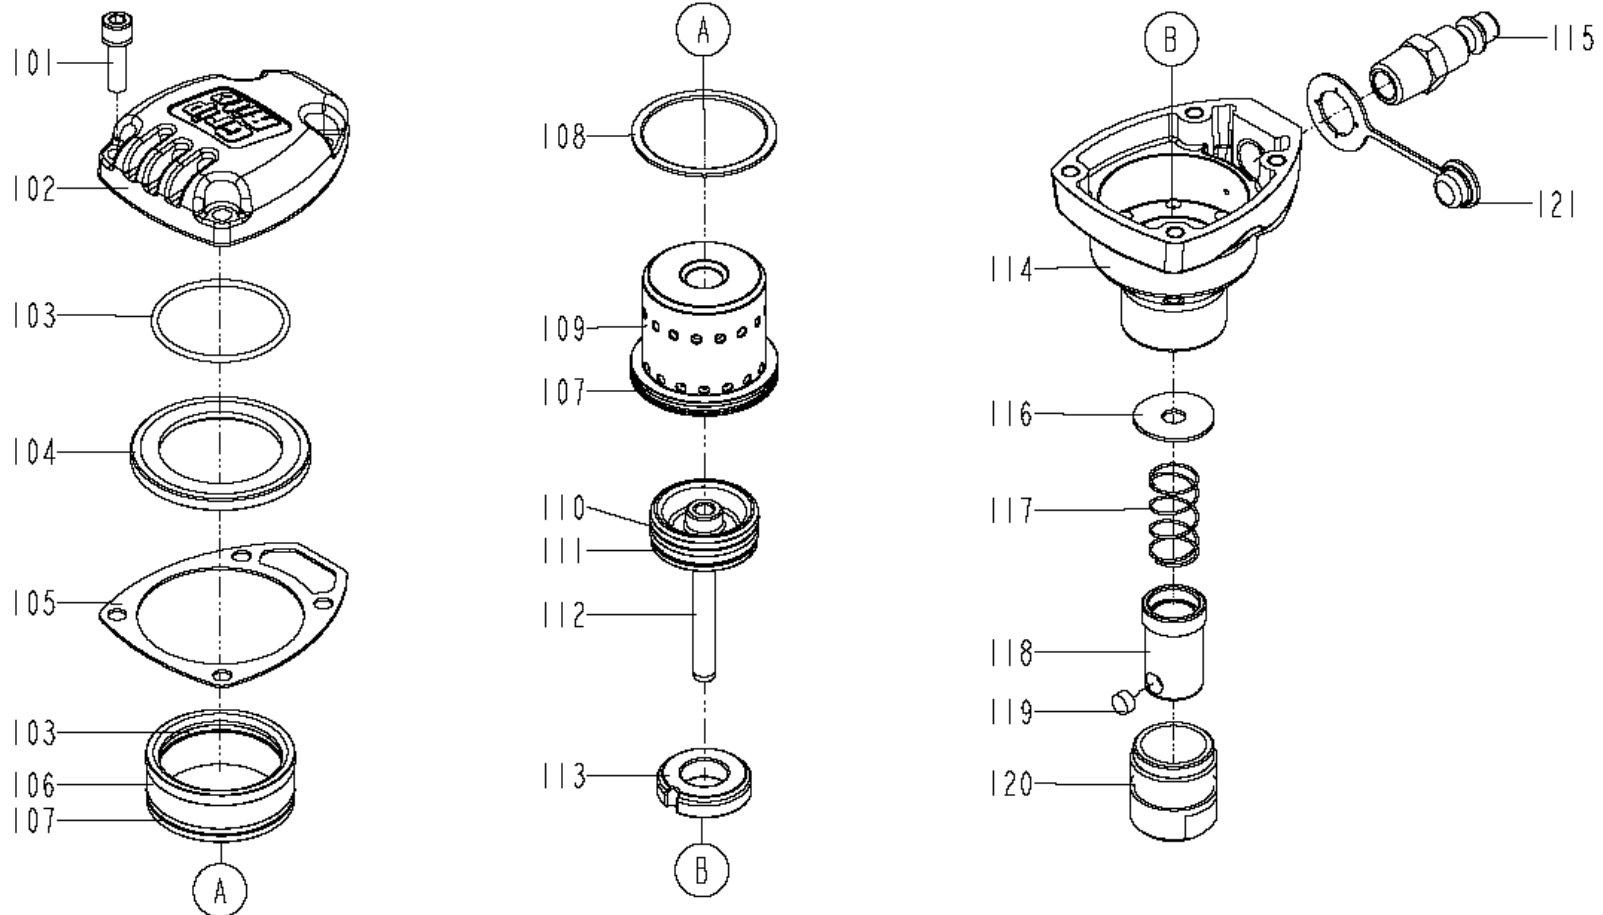

GRTMP16

GRTMP16

PARTS LIST

| ITEM# | PART# | DESCRIPTION | QTY |
|-------|---------|----------------------|-----|
| 101 | GRBN367 | BOLT ASSY | 4 |
| 102 | GRBN368 | CAP | 1 |
| 103 | GRBN369 | O - RING | 2 |
| 104 | GRBN370 | COLLAR | 1 |
| 105 | GRBN371 | CYLINDER CAP SEAL | 1 |
| 106 | GRBN372 | CYLINDER SPACER | 1 |
| 107 | GRBN373 | O - RING | 2 |
| 108 | GRBN374 | SEAL | 1 |
| 109 | GRBN375 | CYLINDER | 1 |
| 110 | GRBN376 | O - RING | 1 |
| 111 | GRBN377 | O - RING | 1 |
| 112 | GRBN378 | DRIVER UNIT | 1 |
| 113 | GRBN379 | BUMPER | 1 |
| 114 | GRBN380 | GUN BODY | 1 |
| 115 | GRBN381 | AIR PLUG | 1 |
| 116 | GRBN382 | WAVE WASHER | 1 |
| 117 | GRBN383 | SPRING | 1 |
| 118 | GRBN384 | ROD | 1 |
| 119 | GRBN385 | MAGNET | 1 |
| 120 | GRBN386 | DEEP IMPACT SOCKET 1 | 1 |
| 121 | GRBN387 | AIR PLUG CAP | 1 |